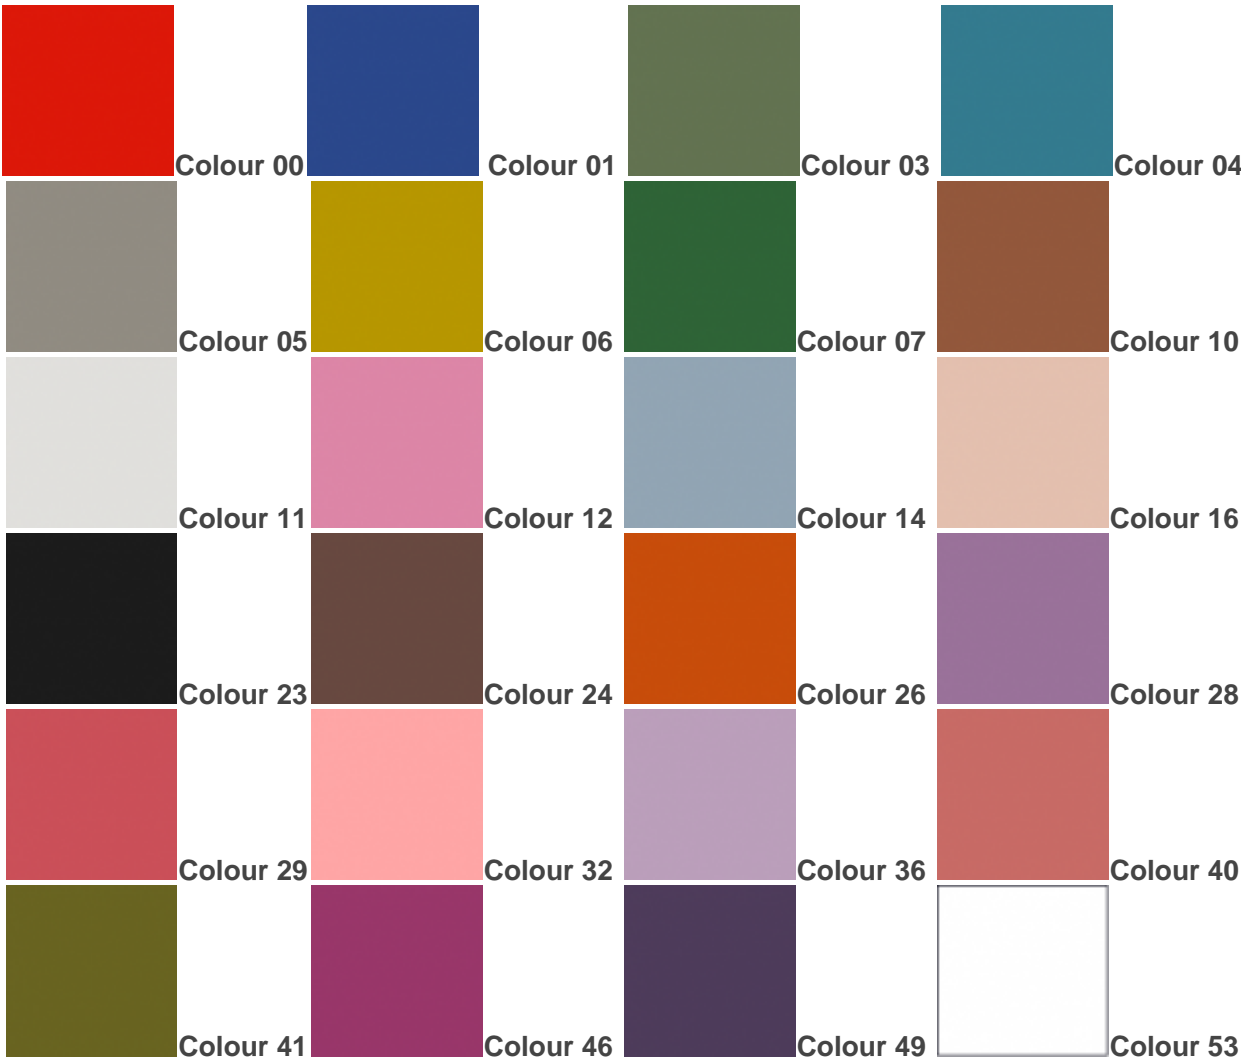

Personal Touch Create With Ribbon – Colour Swatches

Personal Touch Create With Ribbon – Colour Swatches